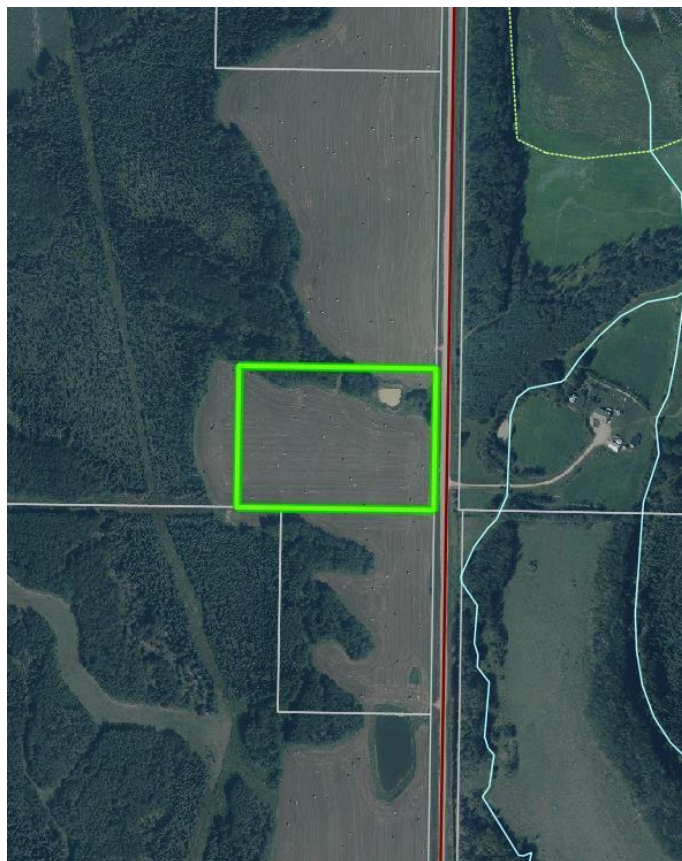

$78,500 - 67276 Rge Rd 151 Road, Lac La Biche

MLS® #A2153032

$78,500

0 Bedroom, 0.00 Bathroom,
Land on 10.21 Acres

NONE, Lac La Biche, Alberta

Private , newly subdivided acreage. Quiet setting less than ten minutes to Lac La Biche and less than fifteen minutes to Plamondon. 10.2 acres of deeded land , approach and building site ready for you to plan and build your dream home. Partially cleared, call today for more information.

Essential Information

MLS® #	A2153032
Price	$78,500
Bathrooms	0.00
Acres	10.21
Type	Land
Sub-Type	Residential Land
Status	Active

Community Information

Address	67276 Rge Rd 151 Road
Subdivision	NONE
City	Lac La Biche
County	Lac La Biche County
Province	Alberta
Postal Code	T0A 2C2

Additional Information

Date Listed	July 26th, 2024
Days on Market	269
Zoning	agricultural