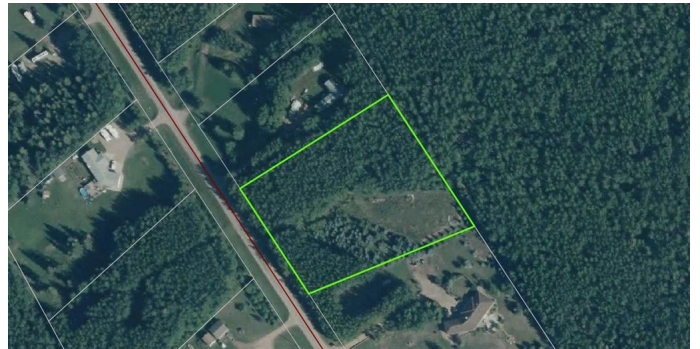

# \$155,000 - 113, 67417 Mcgrane Road Road, Lac La Biche

---

MLS® #A2190557

**\$155,000**

0 Bedroom, 0.00 Bathroom,  
Land on 2.48 Acres

Lac La Biche, Lac La Biche, Alberta

2.48 acre country residential lot mostly treed in Mission Village Phase I with municipal water and sewers available at property line. Only minutes to Lac La Biche on paved road. Direct access to paved walking trail along Mission Road and short distance to beautiful Lac La Biche lake with year round recreational and fishing opportunities. Great place for your next home or camping spot. Large lot will easily accommodate out buildings and workshop.

## Community Information

Address	113, 67417 Mcgrane Road Road
Subdivision	Lac La Biche
City	Lac La Biche
County	Lac La Biche County
Province	Alberta
Postal Code	T0A2C2