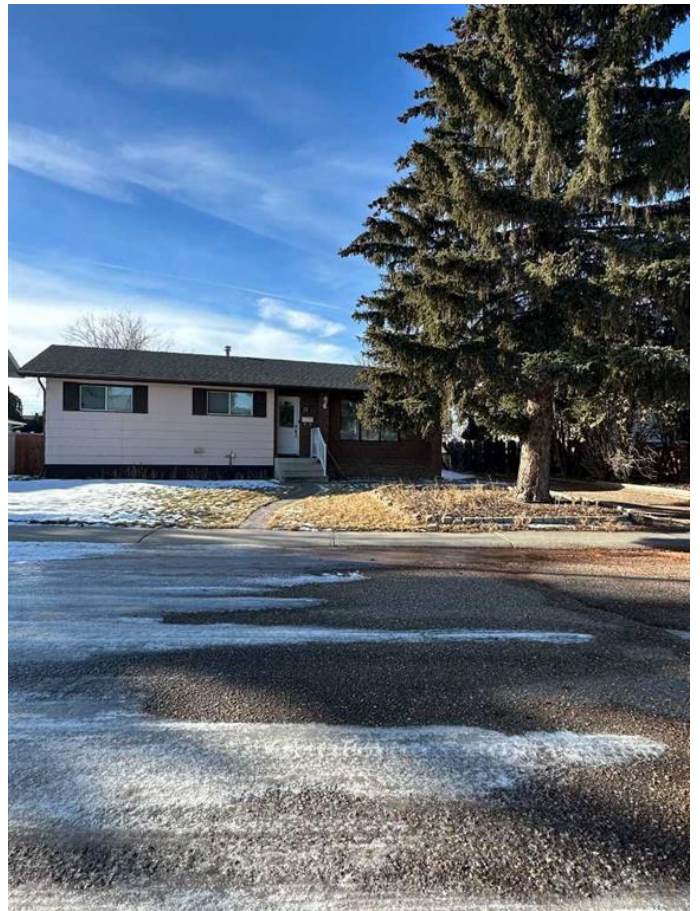

\$305,000 - 17 Castelani Crescent Se, Medicine Hat

MLS® #A2191286

\$305,000

5 Bedroom, 3.00 Bathroom, 1,218 sqft
Residential on 0.17 Acres

Crestwood-Norwood, Medicine Hat, Alberta

Nestled in the quiet Crescent of Crestwood-Norwood, this well maintained bungalow is a blend of comfort and convenience. Featuring 5 bedrooms, 3 bathrooms, and has a great central location. Enjoy the functional layout, cozy 12x9 deck overlooking the backyard which also hosted a detached garage with an oversized door. With ample storage space and close proximity to schools, shopping, and scenic walking trails, this home offers good value.

Built in 1976

Essential Information

MLS® #	A2191286
Price	\$305,000
Bedrooms	5
Bathrooms	3.00
Full Baths	2
Half Baths	1
Square Footage	1,218
Acres	0.17
Year Built	1976
Type	Residential
Sub-Type	Detached
Style	Bungalow
Status	Active

Community Information

Address 17 Castelani Crescent Se

Subdivision	Crestwood-Norwood
City	Medicine Hat
County	Medicine Hat
Province	Alberta
Postal Code	T1B 1S9

Amenities

Parking Spaces	1
Parking	Off Street, RV Access/Parking, Single Garage Detached
# of Garages	1