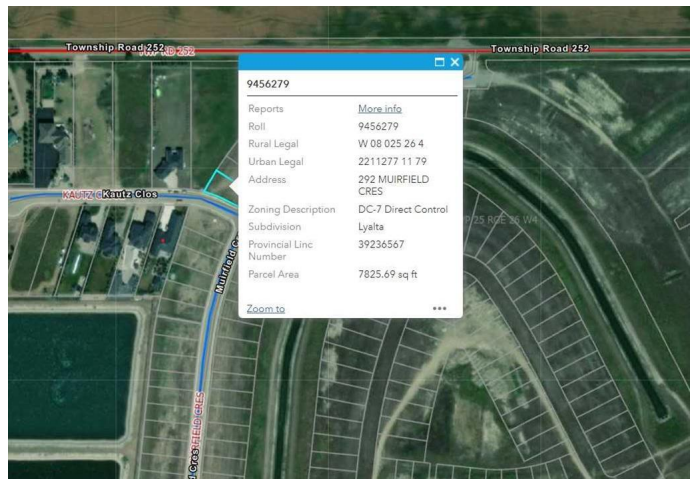

\$219,900 - 292 Muirfield Crescent, Lyalta

MLS® #A2191727

\$219,900

0 Bedroom, 0.00 Bathroom,
Land on 0.18 Acres

Lakes of Muirfield, Lyalta, Alberta

Build your dream home on this big CORNER lot. Lots of room to build a large house with a large garage. Lakes of Muirfield is a golf course community only 20 minutes east of Calgary This lot is fully serviced so ready to build on.

Essential Information

MLS® #	A2191727
Price	\$219,900
Bathrooms	0.00
Acres	0.18
Type	Land
Sub-Type	Residential Land
Status	Active

Community Information

Address	292 Muirfield Crescent
Subdivision	Lakes of Muirfield
City	Lyalta
County	Wheatland County
Province	Alberta
Postal Code	T0J 1Y1

Amenities

Amenities Playground, Recreation Facilities, Clubhouse, Golf Course

Exterior

Lot Description Back Yard, Corner Lot, Cul-De-Sac, Near Golf Course

Additional Information

Date Listed	February 1st, 2025
Days on Market	41
Zoning	R-1
HOA Fees	85
HOA Fees Freq.	MON