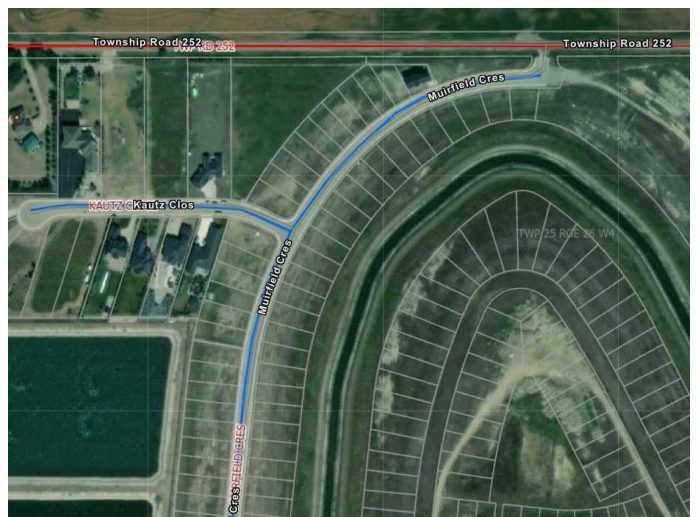

\$219,900 - 292 Muirfield Crescent, Lyalta

MLS® #A2191727

\$219,900

0 Bedroom, 0.00 Bathroom,
Land on 0.18 Acres

Lakes of Muirfield, Lyalta, Alberta

Build your dream home on this big CORNER lot. Lots of room to build a large house with a large garage. Lakes of Muirfield is a golf course community only 20 minutes east of Calgary This lot is fully serviced so ready to build on.

Essential Information

MLS® #	A2191727
Price	\$219,900
Bathrooms	0.00
Acres	0.18
Type	Land
Sub-Type	Residential Land
Status	Active

Community Information

Address	292 Muirfield Crescent
Subdivision	Lakes of Muirfield
City	Lyalta
County	Wheatland County
Province	Alberta
Postal Code	T0J 1Y1

Amenities

Amenities Playground, Recreation Facilities, Clubhouse, Golf Course

Exterior

Lot Description Back Yard, Corner Lot, Cul-De-Sac, Near Golf Course

Additional Information

Date Listed	February 1st, 2025
Days on Market	41
Zoning	R-1
HOA Fees	85
HOA Fees Freq.	MON