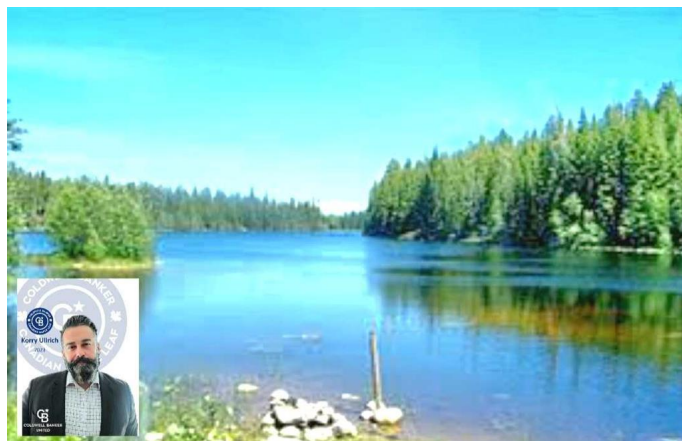

\$69,900 - 34, 65275 114 A Range, Lac La Biche

MLS® #A2211260

\$69,900

0 Bedroom, 0.00 Bathroom,
Land on 0.11 Acres

Lac La Biche, Lac La Biche, Alberta

Lot #34 Elinor Lake Resort! 4790 sq/ft fully service bare land condo vacant lot. This Lot is cleared and ready to build your cottage or cabin or just set up your RV for summertime fun! Water, sewer, natural gas and electricity available. Annual condo fees are \$1600 and include care of the common areas such as road ways, boat dock, dumping station, water, sewer and administration. The condo board is managed by the elected owners. In bareland condominiums, the lots are owned privately. Common areas like the roadways and dumping station are owned together. Come enjoy all the recreation Elinor Lake Resort has to offer!